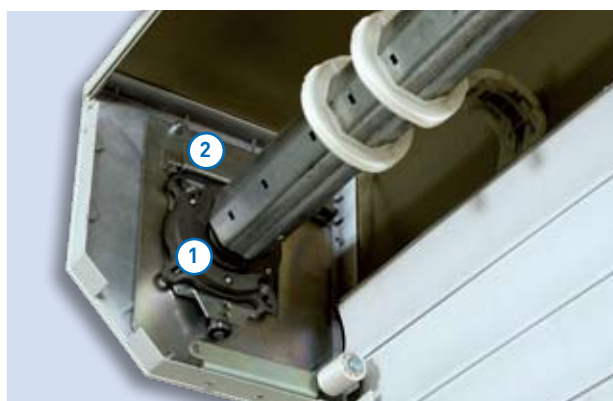

Choice of finishes A white interior finish creates a lighter, cleaner finish to the inside of your garage. Externally your NovoRol Deluxe door can be supplied in either a white or brown polyester powder coated finish or a choice of attractive and hard wearing laminated woodgrain finishes, plus a smooth Golden Oak woodgrain finish. The laminated woodgrain is harder wearing than a normal paint finish, is guaranteed for 10 years and looks great too! (See page 11 for details of your guarantee.)

NovoShield Cover All NovoRol Deluxe doors are provided with an extra important safety feature. The NovoShield cover, finished in white as standard, shields the user from accidental finger entrapment and provides an attractive finish to the door curtain.

Pivo-Glide Behind the NovoShield cover there are special sliding end brackets, enabling your door curtain to be fed straight into the tracks as the door unrolls, thereby reducing noise, wear and scuffing of the door curtain.

Remote controls Two compact, push-button remote controls are provided as standard.

Virtually maintenance free NovoRol Deluxe requires very little maintenance, but an annual low cost service from your local stockist will ensure your door provides many years of untroubled use.